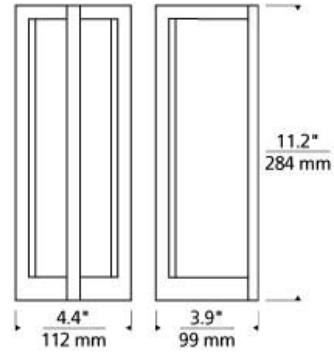

INSTALLATION

This product can mount to either a 4" square electrical box with round plaster ring or an octagonal electrical box (not included).

WEIGHT

4-4.5lb / 1.81-2.04kg ±

ORDERING INFORMATION

700WSCOR COLOR	FINISH	LAMP
H HONEY ONYX	Z ANTIQUE BRONZE	NO LAMP
W WHITE GLASS	S SATIN NICKEL	-LED LED 80 CRI 2700K 120V
		-LED277 LED 80 CRI 2700K 277V

TECH LIGHTING®

7400 Linder Avenue
Skokie, Illinois 60077

T 847.410.4400
F 847.410.4500

Tech Lighting, L.L.C.

700WSCOR _____

FIXTURE TYPE: _____

JOB NAME: _____

NOTES: _____

_____

_____

©2018 Tech Lighting, L.L.C. All Rights Reserved. The "Tech Lighting" graphic is a registered trademark of Tech Lighting, L.L.C. Tech Lighting reserves the right to change specifications for product improvements without notification.