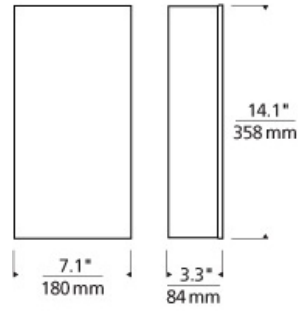

WALL COLLECTION

Lexington Wall

DESCRIPTION

Half-cylinder fabric shade with rolled edges and minimal metal base. Rated for (1) 60w max, E26 medium based lamp (Not Included). LED version includes 13 watt, 1000 lumens, 2700K LED modules. LED version dimmable with low-voltage electronic dimmer. ADA compliant.

INSTALLATION

This product can mount to either a 4" square electrical box with round plaster ring or an octagonal electrical box (not included).

WEIGHT

2.38lb / 1.08kg ±

white

desert clay

white

ORDERING INFORMATION