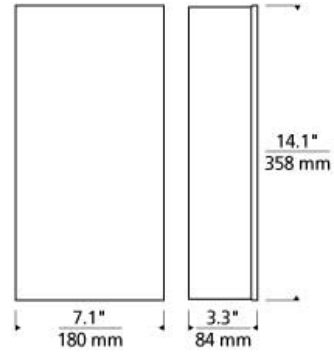

WALL COLLECTION

Lexington Wall

DESCRIPTION

Half-cylinder fabric shade with rolled edges and minimal metal base. Rated for (1) 60w max, E26 medium based lamp (Not Included). LED version includes 13 watt, 1000 lumens, 2700K LED modules. LED version dimmable with low-voltage electronic dimmer. ADA compliant.

INSTALLATION

This product can mount to either a 4" square electrical box with round plaster ring or an octagonal electrical box (not included).

WEIGHT

2.38lb / 1.08kg ±

white

desert clay

white

ORDERING INFORMATION