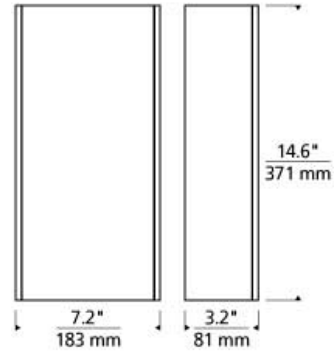

WALL COLLECTION

Playa Flush Wall

DESCRIPTION

Elegant multi-toned shade comprised of natural shell panels with a minimal metal base. Mounts vertically only. Rated for (1) 75w max, E26 medium based lamp (Not Included). LED version includes 16 watt, 1000 lumen, 2700K LED modules. LED version dimmable with low-voltage electronic dimmer. ADA compliant.

INSTALLATION

This product can mount to either a 4" square electrical box with round plaster ring or an octagonal electrical box (not included).

WEIGHT

5-5.5lb / 2.27-2.49kg ±

white

brown

natural

white