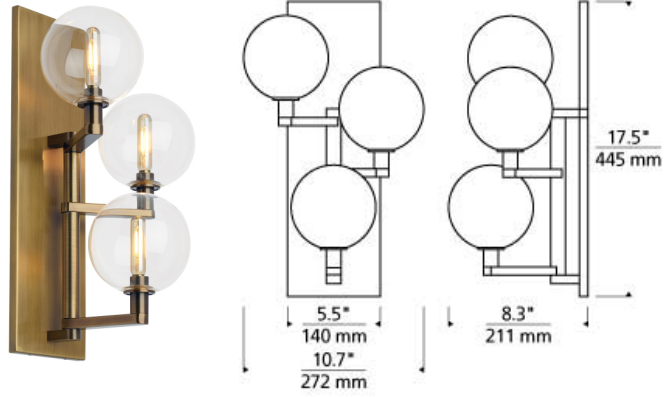

Gambit Triple Wall

DESCRIPTION

The Gambit Triple LED wall sconce light from Tech Lighting exudes undeniable beauty and warm contemporary style through its bold use of high end mixed materials and retro-inspired, fully dimmable LED lamping. This broadly appealing contemporary design is offered in two sizes, the petite 1-lite and scalable 3-lite, each with its own unique silhouette. Both sizes offer a convergence of contrasting elements including hard lines from their elegantly plated metal hardware and soft curves from their seemingly delicate yet durable borosilicate glass globes. Together with the coordinating Gambit chandelier and various Gambit multi-port chandeliers also from Tech Lighting, these distinctive wall sconce lights are sure to add an incredibly warm allure to dining room lighting, kitchen lighting and living room lighting applications alike. Includes 2 watt, 155 delivered lumen, 2200K or 2700K, E12 base LED vintage tubular lamp. Mounts up only.

INSTALLATION

This product can mount to either a 4" square electrical box with round plaster ring or an octagonal electrical box (not included).

WEIGHT

9.5-10lb / 4.31-4.54kg ±

aged brass

satin nickel

ORDERING INFORMATION