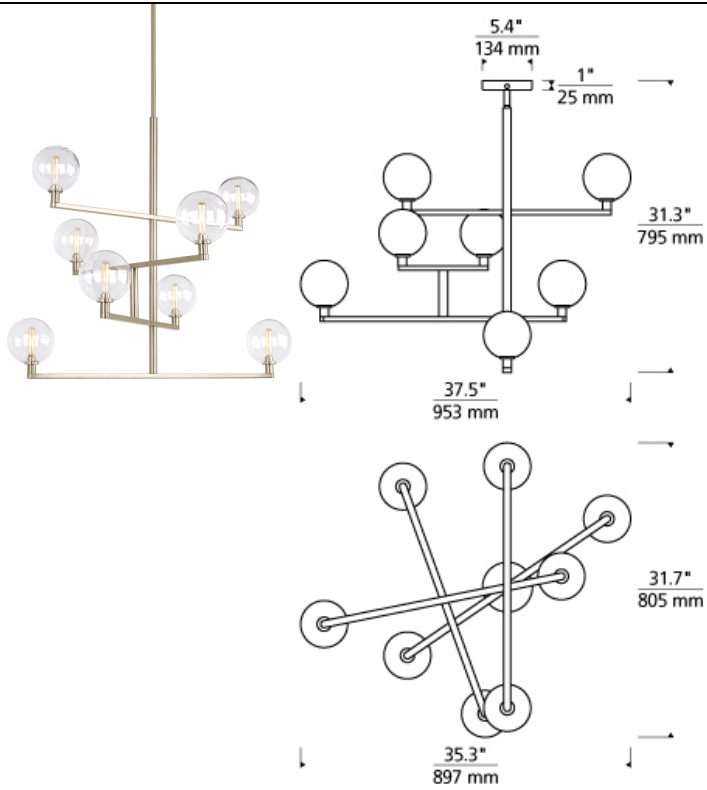

Gambit Chandelier

DESCRIPTION

The Gambit LED chandelier from Tech Lighting exudes undeniable beauty and warm contemporary style through its bold use of high end mixed materials and retro-inspired, fully dimmable LED lamping. This broadly appealing contemporary design is offered in two on-trend finishes, rich aged brass and sleek satin nickel, each bring a unique take on this highly impactful silhouette. The convergence of contrasting elements including hard lines from their elegantly plated metal hardware and soft curves from their seemingly delicate yet durable borosilicate glass globes make this chandelier incredibly attractive. Together with the coordinating Gambit wall sconce light and various Gambit multi-port chandeliers also from Tech Lighting, this distinctive chandelier is sure to add an incredibly warm allure to dining room lighting, kitchen lighting and living room lighting applications alike. Rated for (8) 5 watt, E12 candelabra base (Lamp Not Included). (8) 120 delivered lumen (1280 total delivered lumens), 2700K, E12 base LED vintage tubular lamps. Fixture provided with 60" of variable rigid stems. Dimmable with LED compatible or triac dimmer.

INSTALLATION

This product can mount to either a 4" square electrical box with round plaster ring or an octagon electrical box.

WEIGHT

7.5-7.5lb / 3.4-3.4kg ±

ORDERING INFORMATION

700GMB	COLOR	FINISH	LAMP
C	CLEAR	R AGED BRASS S SATIN NICKEL	NO LAMP -LED927 T6 LED 90 CRI 2700K 120V

700 GMB _____

FIXTURE TYPE: _____

JOB NAME: _____

NOTES: _____
