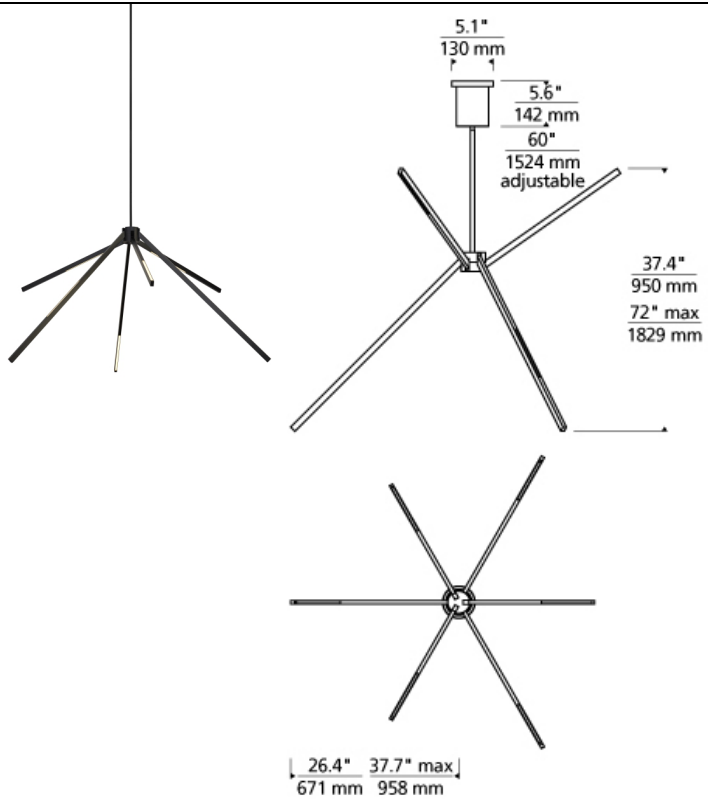

Aeon Grande

DESCRIPTION

The Aeon Chandelier by Tech Lighting is a dynamic modern interpretation of tree branches that creates a playful motif in any space. Elongated arms feature direct and indirect light for a dramatic sculptural look in residential or commercial linear lighting applications. This ultra-contemporary chandelier is ideal for dining room lighting, living room lighting and family room lighting. Match the Aeon chandelier to your precise taste by choosing from one of three on-trend finishes. The Aeon can carry into other areas of your space as this collection is available as a pendant, wall sconce, flush mount and liner suspension. The integrated LED lamp is fully dimmable to create the desired ambiance using a low-voltage ELV or Triac dimmer. Includes 120-277 volt universal 60 watt, 3360 delivered lumen, 3000K LED linear modules. Dimmable with low-voltage electronic, triac, or 0-10v dimmer. Includes (1) 12IN and (2) 24IN rigid stems in coordinating finish.

INSTALLATION

This product can mount to either a 4" square electrical box with round plaster ring or an octagon electrical box.

WEIGHT

8.5-9lb / 3.86-4.08kg ±

ORDERING INFORMATION

700AEON FINISH

LAMP

B MATTE BLACK
W MATTE WHITE

-LED930 LED 90 CRI 3000K 120V-277 UNV

TECH LIGHTING®

7400 Linder Avenue
Skokie, Illinois 60077

T 847.410.4400
F 847.410.4500

Tech Lighting, L.L.C.

700 AEON _____

FIXTURE TYPE: _____

JOB NAME: _____

NOTES: _____

_____

_____

_____

©2018 Tech Lighting, L.L.C. All Rights Reserved. The "Tech Lighting" graphic is a registered trademark of Tech Lighting, L.L.C. Tech Lighting reserves the right to change specifications for product improvements without notification.