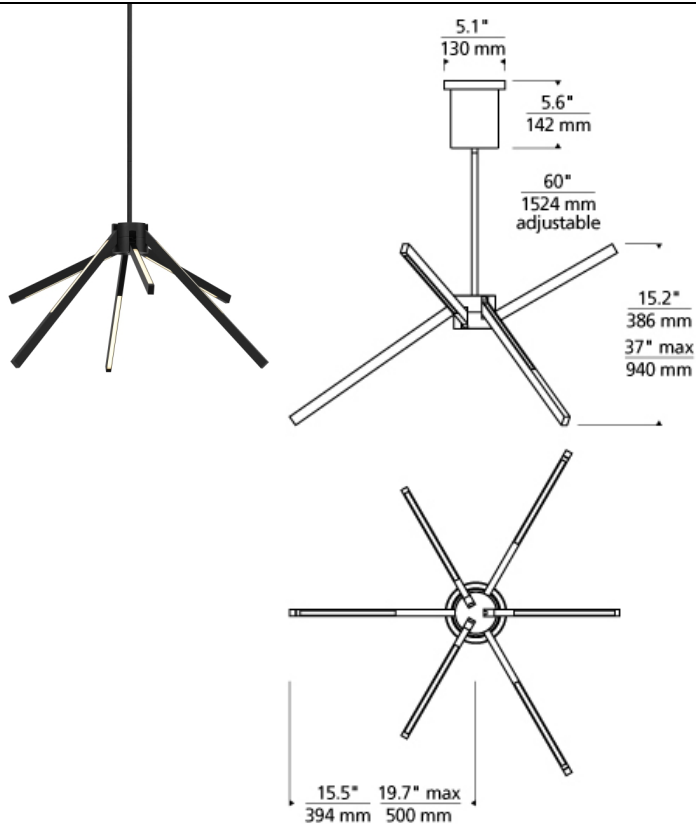

Aeon Pendant

DESCRIPTION

The Aeon Mini Pendant by Tech Lighting is a dynamic geometric modern interpretation of tree branches that creates a playful motif in any space. Elongated arms feature direct and indirect light, and each can be moved up or down and pivoted for dramatic sculptural looks and lighting effects. The Aeon Mini scales at 24" in height and 36" in width making it ideal for home office lighting, bedroom lighting and dining room lighting. Match the Aeon pendant to your precise taste by choosing from one of three on-trend finishes. The Aeon pendant can carry into other areas of your space as this collection is available as a linear, wall sconce and flush mount. The integrated LED lamp is fully dimmable to create the desired ambiance using a low-voltage ELV or Triac dimmer. Includes 120-277 volt universal 50 watt, 2384 delivered lumen, 3000K LED linear module. Dimmable with low-voltage electronic, triac, or 0-10v dimmer. Includes (1) 12IN and (2) 24IN rigid stems in coordinating finish.

INSTALLATION

This product can mount to either a 4" square electrical box with round plaster ring or an octagon electrical box.

WEIGHT

6.0-6.5lb / 2.72-2.95kg ±

ORDERING INFORMATION

700 SYSTEM	AEONP	FINISH	LAMP
TD	LINE-VOLTAGE PENDANTS/SUSPENSION	MATTE BLACK MATTE WHITE	B MATTE BLACK W MATTE WHITE -LED930 INTEGRATED LED 90 CRI 3000K 120V