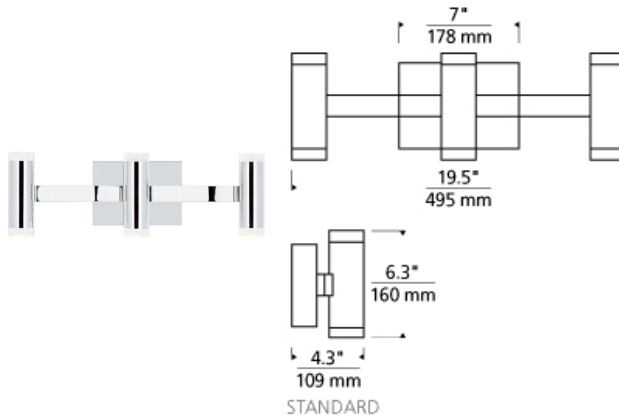

Dobson II 3-Light Bath

DESCRIPTION

The Dobson bath light by Tech Lighting is sleek and ultra-modern with its cylindrical glass shade and illuminated ring of pure optic crystal. Your choice of sleek chrome or ultra-modern matte black further enhance the contemporary style. The Dobson bath light is available in a two or three vanity light option and comes with an energy efficient integrated LED lamp, this lamp option is fully dimmable to create the desired ambiance in your special space. The Dobson bath bar is the latest addition into the Dobson family, simply search for the Dobson bath to find its closest relatives. 3-Light Shallow version includes 120 volt, 25 watt, 1821 delivered lumens, 3000K LED module. 3-Light Standard version includes 120 volt, 35 watt, 2135 delivered lumens, 3000K LED module. Dimmable with low-voltage electronic dimmer. ADA compliant (Shallow canopy version only).

INSTALLATION

This product can mount to either a 4" square electrical box with round plaster ring or an octagonal electrical box (not included).

WEIGHT

4.0-4.5lb / 1.81-2.04kg ±

STANDARD

SHALLOW

chrome
standard

chrome
shallow

matte black
standard

matte black
shallow

ORDERING INFORMATION

700BCDBS	SHAPE OR SIZE	FINISH	LAMP
3H	3-LITE SHALLOW	C CHROME	-LED930 LED 90 CRI 3000K 120V
3S	3-LITE STANDARD	B MATTE BLACK	-LED930-277 LED 90 CRI 3000K 277V