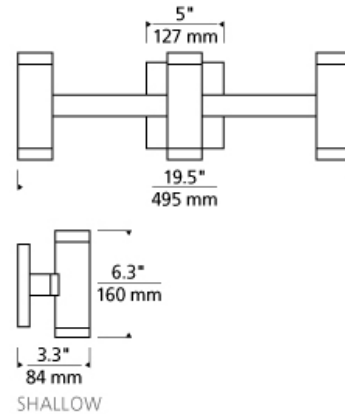

INSTALLATION

This product can mount to either a 4" square electrical box with round plaster ring or an octagonal electrical box (not included).

WEIGHT

4.0-4.5lb / 1.81-2.04kg ±

STANDARD

SHALLOW

chrome
standard