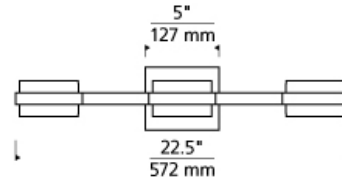

## DESCRIPTION

The Kamden bath light by Tech Lighting features two ultra-clean, acrylic square shades that are hand-polished then mounted in a die-cast metal frame. Powerful LEDs direct light through the glass in both directions. Metal work frames join light cubes in 1-, 3-, or 4-light fixtures that can be mounted vertically or horizontally making the Kamden ideal for bathroom vanity lighting. The Kamden is available in either a sleek Satin Nickel or Chrome finish, each finish further enhances its contemporary style. The Kamden ships with energy efficient integrated LED lamping, all lamping options are fully dimmable to create the desired ambiance in your special space. 3-Light Shallow includes 120 volt, 25 watt, 1280 delivered lumens, 3000K LED module. 3-Light Standard includes 120 volt, 35 watt, 1780 delivered lumens, 3000K LED module. Dimmable with low-voltage electronic or triac dimmer.