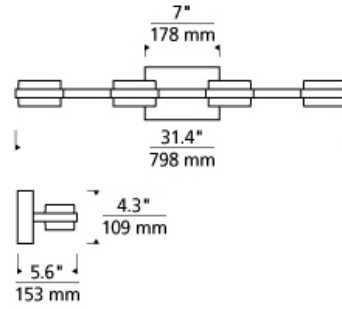

Kamden 4-Light Bath

DESCRIPTION

The Kamden bath light by Tech Lighting features two ultra-clean, acrylic square shades that are hand-polished then mounted in a die-cast metal frame. Powerful LEDs direct light through the glass in both directions. Metal work frames join light cubes in 1-, 3-, or 4-light fixtures that can be mounted vertically or horizontally making the Kamden ideal for bathroom vanity lighting. The Kamden is available in either a sleek Satin Nickel or Chrome finish, each finish further enhances its contemporary style. The Kamden ships with energy efficient integrated LED lamping, all lamping options are fully dimmable to create the desired ambiance in your special space. Includes 120 volt 43 watt, 2620 delivered lumens, 3000K LED module. Dimmable with low-voltage electronic or triac dimmer.

INSTALLATION

This product can mount to either a 4" square electrical box with round plaster ring or an octagonal electrical box (not included).

WEIGHT

6-6.5lb / 2.72-2.95kg ±

chrome

satin nickel

ORDERING INFORMATION

700BCKMD FINISH

- C CHROME
- S SATIN NICKEL

LAMP

- -LED930 LED 90 CRI 3000K 120V
- -LED930-277 LED 90 CRI 3000K 277V

TECH LIGHTING®

7400 Linder Avenue
Skokie, Illinois 60077

T 847.410.4400
F 847.410.4500

Tech Lighting, L.L.C.

700BC KMD ____

FIXTURE TYPE: _____

JOB NAME: _____

NOTES: _____

_____

_____

_____

©2018 Tech Lighting, L.L.C. All Rights Reserved. The "Tech Lighting" graphic is a registered trademark of Tech Lighting, L.L.C. Tech Lighting reserves the right to change specifications for product improvements without notification.