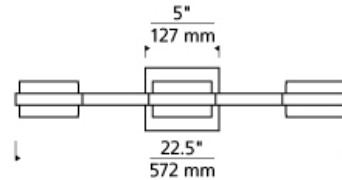

Kamden 3-Light Bath

DESCRIPTION

The Kamden bath light by Tech Lighting features two ultra-clean, acrylic square shades that are hand-polished then mounted in a die-cast metal frame. Powerful LEDs direct light through the glass in both directions. Metal work frames join light cubes in 1-, 3-, or 4-light fixtures that can be mounted vertically or horizontally making the Kamden ideal for bathroom vanity lighting. The Kamden is available in either a sleek Satin Nickel or Chrome finish, each finish further enhances its contemporary style. The Kamden ships with energy efficient integrated LED lamping, all lamping options are fully dimmable to create the desired ambiance in your special space. 3-Light Shallow includes 120 volt, 25 watt, 1280 delivered lumens, 3000K LED module. 3-Light Standard includes 120 volt, 35 watt, 1780 delivered lumens, 3000K LED module. Dimmable with low-voltage electronic or triac dimmer.

INSTALLATION

This product can mount to either a 4" square electrical box with round plaster ring or an octagonal electrical box (not included).

WEIGHT

3.0-3.5lb / 1.36-1.59kg ±

chrome standard

satin nickel standard

chrome shallow

satin nickel shallow

ORDERING INFORMATION

700BCKMD	SHAPE OR SIZE	FINISH	LAMP
3H	3 SHALLOW	C CHROME	-LED930 LED 90 CRI 3000K 120V
3S	3 STANDARD	S SATIN NICKEL	-LED930-277 LED 90 CRI 3000K 277V

TECH LIGHTING®

7400 Linder Avenue
Skokie, Illinois 60077

T 847.410.4400
F 847.410.4500

Tech Lighting, L.L.C.

700BC KMD _____

FIXTURE TYPE: _____

JOB NAME: _____

NOTES: _____

_____

_____