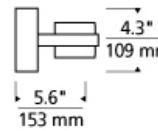

Kamden 3-Light Bath

DESCRIPTION

The Kamden bath light by Tech Lighting features two ultra-clean, acrylic square shades that are hand-polished then mounted in a die-cast metal frame. Powerful LEDs direct light through the glass in both directions. Metal work frames join light cubes in 1-, 3-, or 4-light fixtures that can be mounted vertically or horizontally making the Kamden ideal for bathroom vanity lighting. The Kamden is available in either a sleek Satin Nickel or Chrome finish, each finish further enhances its contemporary style. The Kamden ships with energy efficient integrated LED lamping, all lamping options are fully dimmable to create the desired ambiance in your special space. 3-Light Shallow includes 120 volt, 25 watt, 1280 delivered lumens, 3000K LED module. 3-Light Standard includes 120 volt, 35 watt, 1780 delivered lumens, 3000K LED module. Dimmable with low-voltage electronic or triac dimmer.

INSTALLATION

This product can mount to either a 4" square electrical box with round plaster ring or an octagonal electrical box (not included).