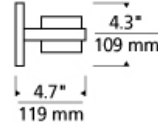

Kamden 3-Light Bath

DESCRIPTION

The Kamden bath light by Tech Lighting features two ultra-clean, acrylic square shades that are hand-polished then mounted in a die-cast metal frame. Powerful LEDs direct light through the glass in both directions. Metal work frames join light cubes in 1-, 3-, or 4-light fixtures that can be mounted vertically or horizontally making the Kamden ideal for bathroom vanity lighting. The Kamden is available in either a sleek Satin Nickel or Chrome finish, each finish further enhances its contemporary style. The Kamden ships with energy efficient integrated LED lamping, all lamping options are fully dimmable to create the desired ambiance in your special space. 3-Light Shallow includes 120 volt, 25 watt, 1280 delivered lumens, 3000K LED module. 3-Light Standard includes 120 volt, 35 watt, 1780 delivered lumens, 3000K LED module. Dimmable with low-voltage electronic or triac dimmer.

INSTALLATION

This product can mount to either a 4" square electrical box with round plaster ring or an octagonal electrical box (not included).