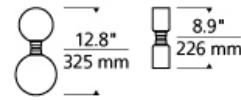

ModernRail Wall

DESCRIPTION

The Aged Brass ModernRail Wall light by Tech Lighting showcases the sophistication of ModernRail but with all of the simplicity of an elegant wall sconce. This Aged Brass ModernRail pendant features optional frosted opal glass globes or cylinders that gracefully wrap around the center rail allowing light to illuminate generously into surrounding spaces. Scaling at 36" in length and 12.8" in diameter this gorgeous pendant is ideal for hallways, foyers and bedrooms. The integrated LED globes or cylinders are fully dimmable to create the desired ambiance in your unique space. With its classic Aged Brass finish and uniquely crafted design the ModernRail Wall light is sure to add a touch of sophistication to any space. Ships with (8) 24 volt, 3 watt, 220 delivered lumens (1760 total delivered lumens), 2700K, integrated LED modules. Dimmable with low-voltage electronic dimmer. Remote Power Supply version T24.

WEIGHT

4.5-6.5lb / 2.04-2.95kg ±

glass orbs

glass cylinders

ORDERING INFORMATION

700MDWS3 COLOR

- C GLASS CYLINDERS
- G GLASS ORBS

FINISH