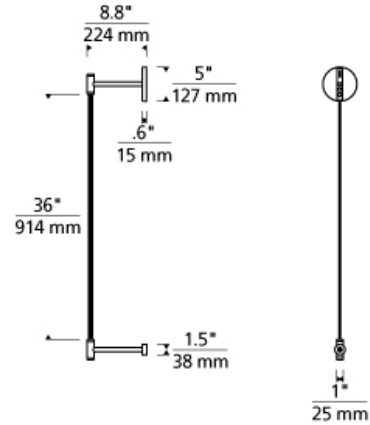

ModernRail Wall

DESCRIPTION

The Aged Brass ModernRail Wall light by Tech Lighting showcases the sophistication of ModernRail but with all of the simplicity of an elegant wall sconce. This Aged Brass ModernRail pendant features optional frosted opal glass globes or cylinders that gracefully wrap around the center rail allowing light to illuminate generously into surrounding spaces. Scaling at 36" in length and 12.8" in diameter this gorgeous pendant is ideal for hallways, foyers and bedrooms. The integrated LED globes or cylinders are fully dimmable to create the desired ambiance in your unique space. With its classic Aged Brass finish and uniquely crafted design the ModernRail Wall light is sure to add a touch of sophistication to any space. Ships with (8) 24 volt, 3 watt, 220 delivered lumens (1760 total delivered lumens), 2700K, integrated LED modules. Dimmable with low-voltage electronic dimmer. Remote Power Supply version T24.

WEIGHT

4.5-6.5lb / 2.04-2.95kg ±

glass orbs

glass cylinders

ORDERING INFORMATION

700MDWS3 COLOR

- C GLASS CYLINDERS
- G GLASS ORBS

FINISH