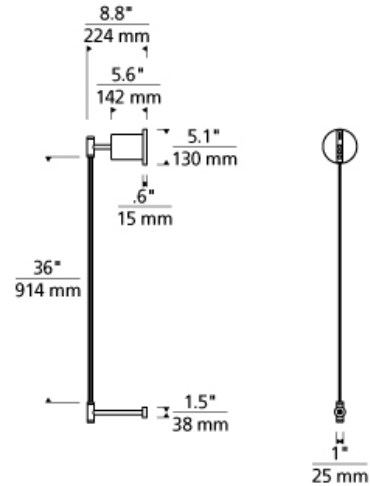

ModernRail Wall

DESCRIPTION

The Aged Brass ModernRail Wall light by Tech Lighting showcases the sophistication of ModernRail but with all of the simplicity of an elegant wall sconce. This Aged Brass ModernRail pendant features optional frosted opal glass globes or cylinders that gracefully wrap around the center rail allowing light to illuminate generously into surrounding spaces. Scaling at 36" in length and 12.8" in diameter this gorgeous pendant is ideal for hallways, foyers and bedrooms. The integrated LED globes or cylinders are fully dimmable to create the desired ambiance in your unique space. With its classic Aged Brass finish and uniquely crafted design the ModernRail Wall light is sure to add a touch of sophistication to any space. Ships with (8) 24 volt, 3 watt, 220 delivered lumens (1760 total delivered lumens), 2700K, integrated LED modules. Dimmable with low-voltage electronic dimmer. Remote Power Supply version T24.

WEIGHT

4.5-6.5lb / 2.04-2.95kg ±

glass orbs

glass cylinders

ORDERING INFORMATION

700MDWS3 COLOR

- C GLASS CYLINDERS
- G GLASS ORBS

FINISH