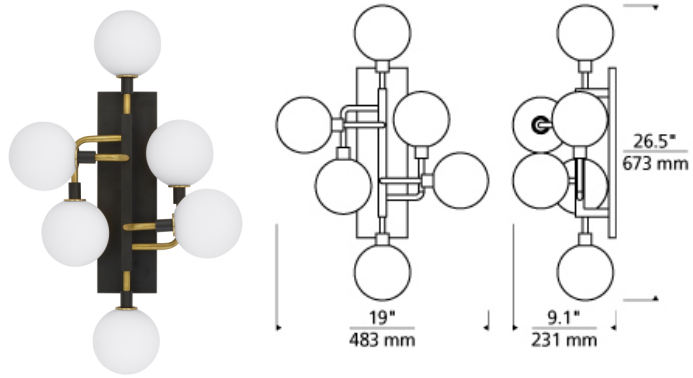

# Viaggio Wall

## DESCRIPTION

The Viaggio 5-Light Sconce by Tech Lighting features an artistic cluster of glass orbs that seemingly hover along the wall to create a sense of celestial movement. A sleek black body contrasts against either solid brass arms with white glass globes or polished nickel arms with mirrored smoke glass globes for a rich and stunning finish, either finish delivers a soft wash of glare-free illumination onto surrounding surfaces. The Viaggio sconce scales at 24" in height and 12" in width making it ideal for hallway lighting, foyer lighting and bedroom lighting. The Viaggio can carry into other areas of your space as this collection is available as a suspension, linear, and flush mount. Available lamping options include fully-dimmable energy efficient LEDs or no-lamp, leaving you the option to light the Viaggio with your preferred lamping. No Lamp Opal glass rated for (5) 5 watt max. G9 Bi-Pin lamp (Not Included). No Lamp Smoke glass rated for (5) 5 watt max. candelabra base E12 lamp (Not Included). LED Opal glass version includes (5) 120 volt 4.5 watt, 303 delivered lumens (1515 total delivered lumens), 3000K, LED G9 Bi-Pin lamps. Smoke glass version includes (5) 120 volt 2 watt, 114 delivered lumens (570 total delivered lumens), 2700K, candelabra base LED E12 lamp. Dimmable with LED compatible dimmer.

## INSTALLATION

This product can mount to either a 4" square electrical box with round plaster ring or an octagonal electrical box (not included).

### 700WSVGO COLOR

- OR OPAL/BRASS
- SN SMOKE/POLISHED NICKEL