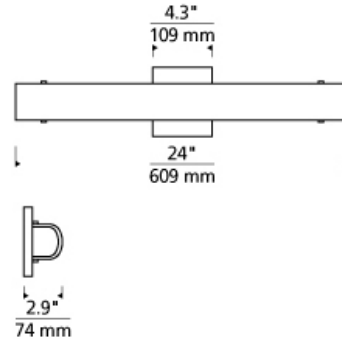

Zuka 24 Bath

DESCRIPTION

The Zuka bath light by Tech Lighting is sophisticated yet simple with its chic perforated outer metal detail and sugar glass shade. The frosted glass diffuser provides a sweet touch of elegance while the perforated metal detail offers a sleek contemporary appearance. The Zuka is available in two on trend finishes, Satin Nickel or Polished Chrome each finish further enhances the sophisticated appeal of this bath bar. The Zuka is available in either a 24" or 36" length and ships with energy efficient integrated LED lighting, all lighting options are fully dimmable to create the desired ambiance in your special space. Perforated Metal version includes 20 watt, 743 delivered lumens, 3000K LED linear modules. Glass version includes 20 watt, 1487 delivered lumens, 3000K LED linear modules. Dimmable with low-voltage electronic dimmer. ADA compliant.

INSTALLATION

This product can mount to either a 4" square electrical box with round plaster ring or an octagonal electrical box (not included).

WEIGHT

3.0-3.5lb / 1.36-1.59kg ±

metal

white glass

ORDERING INFORMATION

700BCZKA	LENGTH (A)	COLOR	FINISH	LAMP
	24 24"	T METAL W WHITE GLASS	C CHROME S SATIN NICKEL	-LED930 -LED930 LED 90 CRI 3000K 120V -LED930-277 LED 90 CRI 3000K 277V

TECH LIGHTING®

7400 Linder Avenue T 847.410.4400
Skokie, Illinois 60077 F 847.410.4500