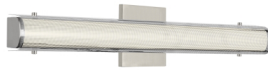

Zuka 24 Bath

DESCRIPTION

The Zuka bath light by Tech Lighting is sophisticated yet simple with its chic perforated outer metal detail and sugar glass shade. The frosted glass diffuser provides a sweet touch of elegance while the perforated metal detail offers a sleek contemporary appearance. The Zuka is available in two on trend finishes, Satin Nickel or Polished Chrome each finish further enhances the sophisticated appeal of this bath bar. The Zuka is available in either a 24" or 36" length and ships with energy efficient integrated LED lighting, all lighting options are fully dimmable to create the desired ambiance in your special space. Perforated Metal version includes 20 watt, 743 delivered lumens, 3000K LED linear modules. Glass version includes 20 watt, 1487 delivered lumens, 3000K LED linear modules. Dimmable with low-voltage electronic dimmer. ADA compliant.

INSTALLATION

This product can mount to either a 4" square electrical box with round plaster ring or an octagonal electrical box (not included).

WEIGHT

3.0-3.5lb / 1.36-1.59kg ±

metal

white glass

ORDERING INFORMATION

700BCZKA	LENGTH (A)	COLOR	FINISH	LAMP
	24 24"	T METAL W WHITE GLASS	C CHROME S SATIN NICKEL	-LED930 -LED930 LED 90 CRI 3000K 120V -LED930-277 LED 90 CRI 3000K 277V

TECH LIGHTING®

7400 Linder Avenue T 847.410.4400
Skokie, Illinois 60077 F 847.410.4500