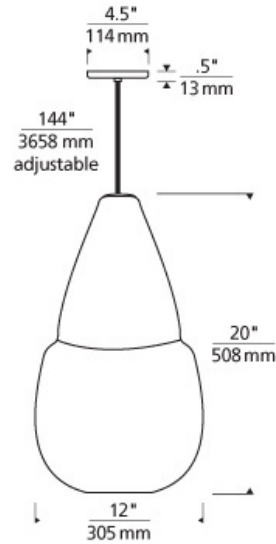

LINE - VOLTAGE PENDANTS / SUSPENSION

Capsian Grande Pendant

DESCRIPTION

This elegant, large scale glass pendant is masterfully hand-blown to feature a beautiful clear draw at the crown of the ample, flowing teardrop silhouette. Rated for (1) 60 watt max, E26 medium based lamp (Lamp Not Included). LED includes 120 volt, 60 watt medium base Squirrel Cage lamp. LED version includes 3.5 watt, 250 delivered lumens 2700K medium base LED vintage Squirrel Cage lamp. Fixture is provided with twelve feet of field-cutable cable. Incandescent version dimmable with standard incandescent dimmer. LED version dimmable with an LED compatible dimmer or triac.

INSTALLATION

This product can mount to either a 4" square electrical box with round plaster ring or an octagon electrical box.

WEIGHT

8-8.5lb / 3.63-3.86kg ±

smoke

smoke
incandescent

steel blue
led

ORDERING INFORMATION