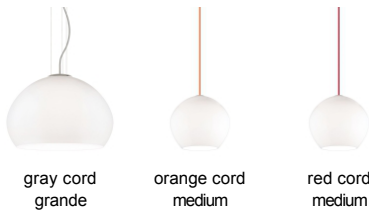

LINE - VOLTAGE PENDANTS / SUSPENSION

Cleo Pendant

DESCRIPTION

The Cleo Pendant from Tech Lighting is best described as modern simplicity with its large white hand-blown orb and boldly colored cloth cord. Customizing the Cleo pendant is simple with your choice of 3 colorful cloth cords and 4 modern finishes. The Cleo is available in 2 distinct sizes, the Grande Cleo scales 14" and the Medium Cleo scales at 8.5". Cleo Grande is ideal for dining room lighting, family room lighting and home office lighting spaces. The medium scale Cleo pendant can be applied as kitchen island lighting or bath lighting flanking a vanity. Available lamping options include energy efficient and fully dimmable LED or no-lamp, leaving you the option to light this fixture with your preferred lamping. Cleo Grande rated for (1) 150 watt max, medium base E26 lamp (Lamp Not Included). LED includes 120 volt 15 watt, 900 delivered lumen, 3000K, medium base LED G40 lamp. Cleo Medium rated for (1) 75 watt max, E26 medium based lamp (Lamp Not Included). LED included 120 volt 9.5 watt, 800 delivered lumens, 2700K, medium base LED A19 lamp/Dimmable with LED compatible dimmer. Grande ships with twelve feet of field-cuttable cloth cord. Medium ships with six feet of field-cuttable cloth cord. Incandescent dimmable with standard incandescent dimmer. LED dimmable with LED compatible dimmer.

INSTALLATION

This product can mount to either a 4" square electrical box with round plaster ring or an octagon electrical box.

OTHER

Grande Available with Incandescent and LED830 option.
Medium Available with Incandescent and LED927 option.

ORDERING INFORMATION

700 SYSTEM	CLOP	SHAPE OR SIZE	COLOR	Cord Color	FINISH	LAMP	
TD	LINE-VOLTAGE PENDANTS/SUSPENSION	G M	GRANDE MEDIUM	W WHITE	Y GRAY O ORANGE R RED	Z ANTIQUÉ BRONZE B BLACK S SATIN NICKEL W WHITE	NO LAMP -LED830 -LED830 LED 80 CRI 3000K 120V -LED927 LED 90 CRI 2700K 120V (T20/T24)