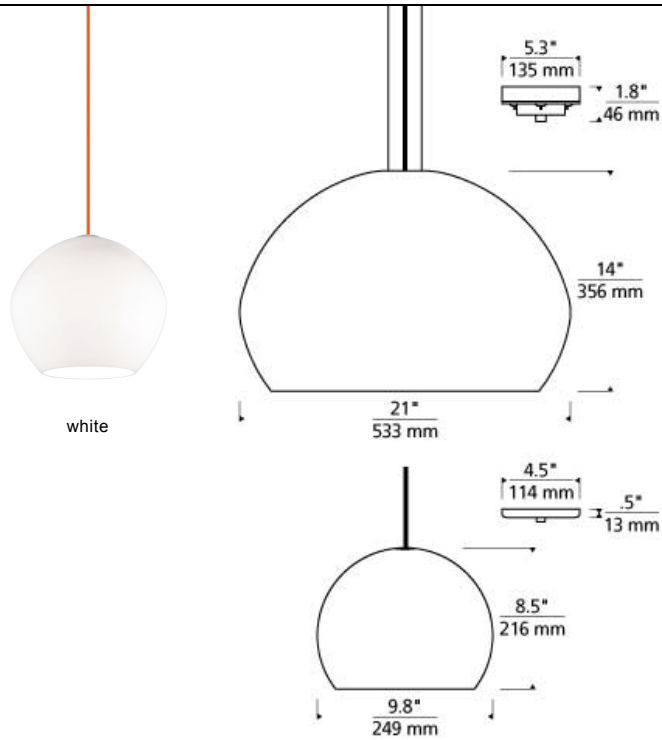

LINE - VOLTAGE PENDANTS / SUSPENSION

Cleo Pendant

DESCRIPTION

The Cleo Pendant from Tech Lighting is best described as modern simplicity with its large white hand-blown orb and boldly colored cloth cord. Customizing the Cleo pendant is simple with your choice of 3 colorful cloth cords and 4 modern finishes. The Cleo is available in 2 distinct sizes, the Grande Cleo scales 14" and the Medium Cleo scales at 8.5". Cleo Grande is ideal for dining room lighting, family room lighting and home office lighting spaces. The medium scale Cleo pendant can be applied as kitchen island lighting or bath lighting flanking a vanity. Available lamping options include energy efficient and fully dimmable LED or no-lamp, leaving you the option to light this fixture with your preferred lamping. Cleo Grande rated for (1) 150 watt max, medium base E26 lamp (Lamp Not Included). LED includes 120 volt 15 watt, 900 delivered lumen, 3000K, medium base LED G40 lamp. Cleo Medium rated for (1) 75 watt max, E26 medium based lamp (Lamp Not Included). LED included 120 volt 9.5 watt, 800 delivered lumens, 2700K, medium base LED A19 lamp/Dimmable with LED compatible dimmer. Grande ships with twelve feet of field-cuttable cloth cord. Medium ships with six feet of field-cuttable cloth cord. Incandescent dimmable with standard incandescent dimmer. LED dimmable with LED compatible dimmer.

INSTALLATION

This product can mount to either a 4" square electrical box with round plaster ring or an octagon electrical box.

OTHER

Grande Available with Incandescent and LED830 option.
Medium Available with Incandescent and LED927 option.

ORDERING INFORMATION

700 SYSTEM	CLOP	SHAPE OR SIZE	COLOR	Cord Color	FINISH	LAMP	
TD	LINE-VOLTAGE PENDANTS/SUSPENSION	G M	GRANDE MEDIUM	W WHITE	Y GRAY O ORANGE R RED	Z ANTIQUÉ BRONZE B BLACK S SATIN NICKEL W WHITE	NO LAMP -LED830 -LED830 LED 80 CRI 3000K 120V -LED927 LED 90 CRI 2700K 120V (T20/T24)