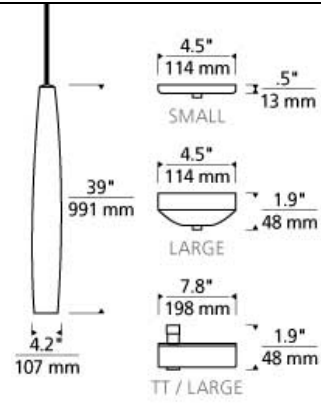

LINE - VOLTAGE PENDANTS / SUSPENSION

Fino Large Pendant

DESCRIPTION

Dramatically tall and slender the Fino pendant by Tech Lighting features sleek metal detail that projects a modern, mid-century vibe. With two warm contemporary color options, Latte and White, the Fino adds style and sophistication to your special space. The compact fluorescent lamping inside of the Fino allows for the perfect amount of light illumination. Scaling at 39" long and 4.2" in diameter the Fino is ideal for dining room lighting, foyer lighting and hospitality lighting applications. Customize this pendant even more by pairing it with the T-Trak system by Tech Lighting. Black, satin nickel, and white finish options highlighted with a satin nickel detail and clear cable; antique bronze finish includes antique bronze detail and brown cable. Includes 2G11 base 36 watt twin tube compact fluorescent lamp (electronic ballast included). Fixture provided with twelve feet of field-cuttable cable. Not dimmable.

amber

INSTALLATION

This product can mount to either a 4" square electrical box with round plaster ring or an octagon electrical box.

OTHER

TD includes 4.5" Round Canopy.
 Antique Bronze and Black Finish Only Available on TD.
 CF277 Lamp Only Available on TD.

WEIGHT

6-6.5lb / 2.72-2.95kg ±

latte

white

ORDERING INFORMATION

700 SYSTEM	FINPL	COLOR	FINISH	LAMP
TD	LINE-VOLTAGE PENDANTS/SUSPENSION	L LATTE	Z ANTIQUE BRONZE	-CF COMPACT FLUORESCENT 120V
TT	SINGLE-CIRCUIT T-TRAK	W WHITE	B BLACK S SATIN NICKEL W WHITE	-CF277 COMPACT FLUORESCENT 277V