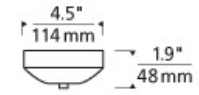

### WEIGHT

7.87lb / 3.57kg ±

clear

CF MONOPOINT CANOPY

CF PROGRAMMED START

clear