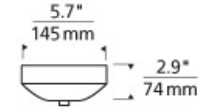

### WEIGHT

7.87lb / 3.57kg ±

clear

CF MONOPOINT CANOPY

CF PROGRAMMED START

clear