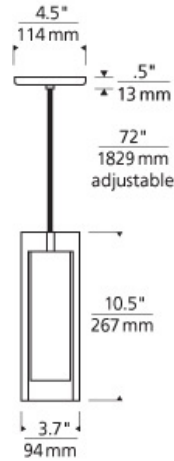

### INSTALLATION

This product can mount to either a 4" square electrical box with round plaster ring or an octagon electrical box.

### WEIGHT

7.87lb / 3.57kg ±

clear

CF MONOPOINT CANOPY

CF PROGRAMMED START

clear