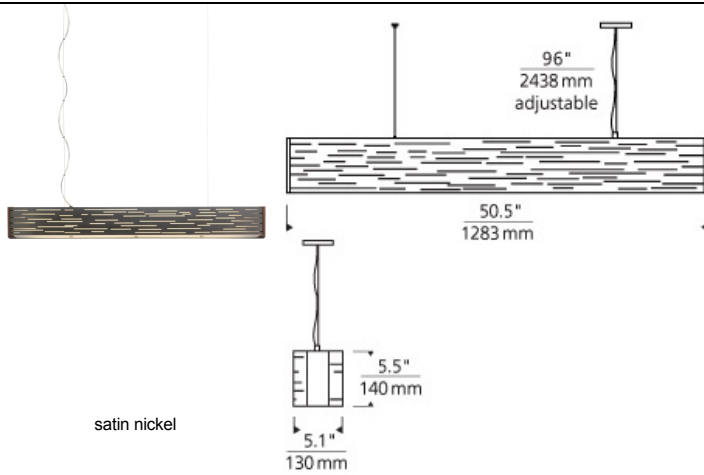

## Revel Linear Suspension

### DESCRIPTION

This dramatic linear suspension fixture captures light in motion. The sleek metal surface is laser-cut with horizontal slots which allow light to shine through the inner white diffuser. Optional wood end caps complement the design with a touch of warmth in an unexpected way. A bottom glass diffuser provides a glare free wash of light. Includes two 54 watt high output T5 linear fluorescent or 40 watt, 80 CRI 3000K LED. Has a maximum drop length of 8 feet. Ships with extra center power feed canopy and side post for applications with a centered junction box. Dimmable with LED compatible dimmer.

### INSTALLATION

This product can mount to either a 4" square electrical box with round plaster ring or an octagonal electrical box (not included).

antique bronze    satin nickel    gloss black    gloss white