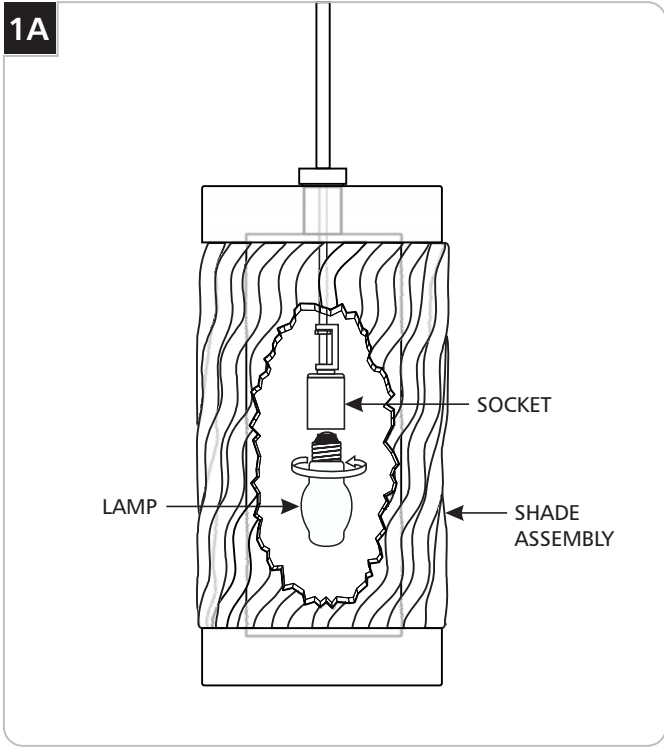

Liza Grande Pendant

700TDLIZGP_ 1.0

PENDANTS

GENERAL PRODUCT INFORMATION:

This product is suitable for damp locations.

This product can be dimmed with a standard incandescent dimmer.

Installing the Lamp

CAUTION: To reduce the risk of a burn or electric shock during relamping, disconnect the power to the fixture.

Use **MAX 75 Watt** Type BT15 medium base lamp.

- 1 Hold the fixture assembly with one hand and screw in the lamp with the other.

SAVE THESE INSTRUCTIONS!

7400 Linder Ave, Skokie, IL 60077
847.410.4400

www.techlighting.com