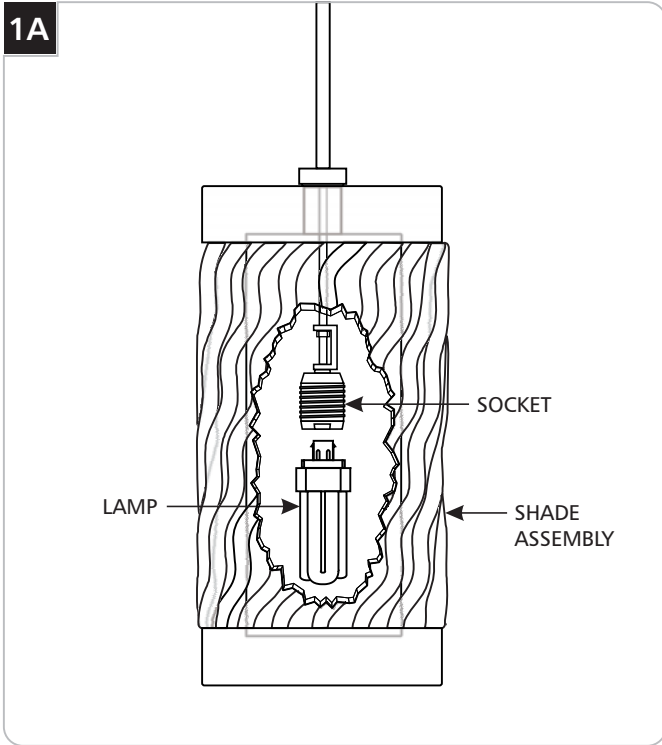

Liza Grande Pendant (Compact Fluorescent)

700TDLIZGP_-CF_ 1.0

PENDANTS

GENERAL PRODUCT INFORMATION:

This product is ETL listed and suitable only for indoor dry locations and approved for use at any height above the finished floor.

Installing the Lamp

CAUTION: To reduce the risk of a burn or electric shock during relamping, disconnect the power to the fixture.

Use **MAX 32 Watt** GX24Q-3 Base Triple Tube Compact Fluorescent Lamp. 