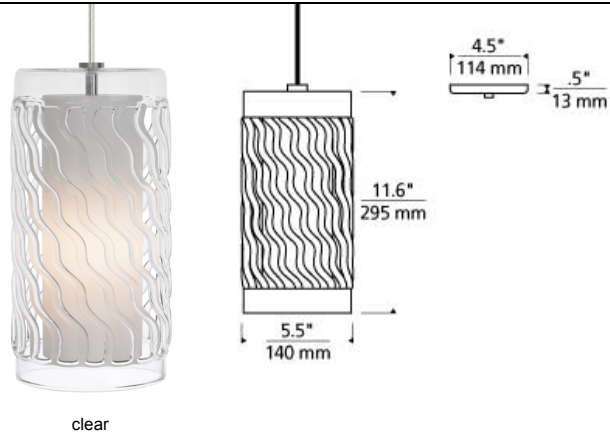

LINE - VOLTAGE PENDANTS / SUSPENSION

Liza Grande Pendant

DESCRIPTION

The Liza Grande pendant light from Tech Lighting features a clear flame-worked borosilicate glass, commercially known as Pyrex®. The borosilicate glass is formed into a dramatic cylinder with a flowing diagonal pattern of open glass which creates visual depth against an inner white glass diffuser. The large scale of the Liza Grande make it ideal for kitchen island task lighting, dining room lighting and hallway lighting. Available lamping options include energy efficient LED or no-lamp, leaving you the option to light this fixture with your preferred lamping. The LED option is fully-dimmable to create the desired ambiance in you special space. Clear, flame-worked borosilicate glass, commercially known as Pyrex®, is formed into a large, dramatic cylinder with a flowing diagonal pattern of open glass which creates visual depth against an inner white glass diffuser. Black, satin nickel, and white finish options highlighted with satin detail and clear cable. antique bronze finish highlighted with antique bronze detail and brown cable. Rated for (1) 120 volt, 60 watt max E26 lamp (Lamp Not Included) 120 volt 6.5 watt 810 delivered lumens, 2700K, medium base LED BT15 lamp/ Dimmable with LED compatible dimmer. Fixture is provided with six feet of field-cuttable cable.

clear

INSTALLATION

This product can mount to either a 4" square electrical box with round plaster ring or an octagon electrical box.

OTHER

TD includes 4.5" Round Canopy.
Antique Bronze and Black Finish Only Available on TD.
CF277 Lamp Only Available on TD.

clear

ORDERING INFORMATION

700 SYSTEM	LIZGP	COLOR	FINISH	LAMP
TD	LINE-VOLTAGE PENDANTS/SUSPENSION	C CLEAR	Z ANTIQUE BRONZE	INCANDESCENT 120V
TT	SINGLE-CIRCUIT T-TRAK	K SMOKE	B BLACK	NO LAMP
TT2	TWO-CIRCUIT T-TRAK		S SATIN NICKEL	-LED827 LED BT15 80 CRI 2700K 120V
			W WHITE	