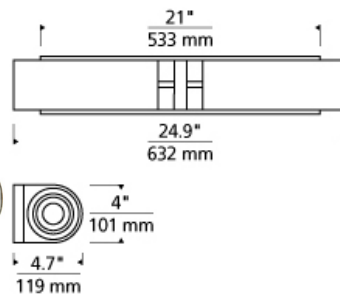

BATH COLLECTION

Sara Double Wall

DESCRIPTION

Pure indulgence, the Sara is cut from a solid block of crystal and formed into two elegant cylinders which surround hand-blown inner white glass diffusers that sit atop a die-cast metal base. Instantly elevates any space. May be mounted vertically or horizontally. Rated for (2) 60w max, E26 medium based lamp (Not Included). Fluorescent includes two 18 watt 2GX7 base twin tube compact fluorescent lamps.

INSTALLATION

Mounts to a standard 4" square junction box with round plaster ring (provided by electrician).

WEIGHT

10-10.5lb / 4.54-4.76kg ±

sara double wall

ORDERING INFORMATION

700WSSARDC FINISH

- C CHROME
- S SATIN NICKEL