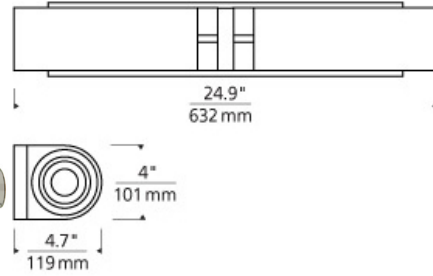

BATH COLLECTION

Sara Double Wall

DESCRIPTION

Pure indulgence, the Sara is cut from a solid block of crystal and formed into two elegant cylinders which surround hand-blown inner white glass diffusers that sit atop a die-cast metal base. Instantly elevates any space. May be mounted vertically or horizontally. Incandescent includes two 120 volt, 60 watt or equivalent T10 medium base lamps. Fluorescent includes two 18 watt 2GX7 base twin tube compact fluorescent lamps. Incandescent version dimmable with standard incandescent dimmer.

INSTALLATION

Mounts to a standard 4" square junction box with round plaster ring (provided by electrician).

sara double wall

ORDERING INFORMATION

700WSSARDC FINISH

- Z ANTIQUE BRONZE
- C CHROME
- S SATIN NICKEL