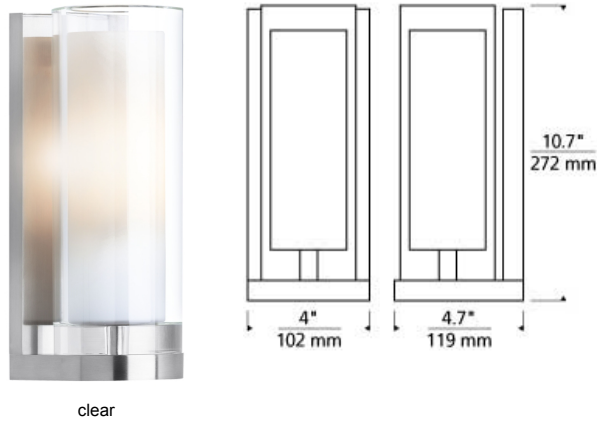

### DESCRIPTION

The Sara wall sconce light by Tech Lighting is simply elegant with its pure crystal shade and hand-blown glass diffuser. The Sara is cut from a solid block of crystal and formed into an elegant cylinder which surrounds the hand-blown inner white glass diffuser. This solid sconce sits on a die-cast metal base further enhancing the sophisticated and polished design. The Sara comes in three on-trend finishes Antique Bronze, Chrome and Satin Nickel. Scaling at 10.7" in length and 4.7" in width the Sara is ideal for bathroom vanities, hallway lighting and bedroom lighting flanking two end tables. Available lamping options include compact fluorescent no-lamp, leaving you the option to light this fixture with your preferred lamping. The Sara is one of two elegant fixtures in the Sara family, simple search for the Sara to find its closest family member. Instantly elevates any space. Rated for (1) 60w max, E26 medium based lamp (Not Included). Fluorescent includes 120 volt 26 watt GX24Q-3 base triple tube compact fluorescent lamp. May also be lamped with 32 watt GX24Q-3 base triple tube compact fluorescent lamp (not included). No Lamp version dimmable with standard incandescent dimmer.

### INSTALLATION

Mounts to a standard 4" square junction box with round plaster ring (provided by electrician).

### WEIGHT

7-8lb / 3.18-3.63kg ±

clear