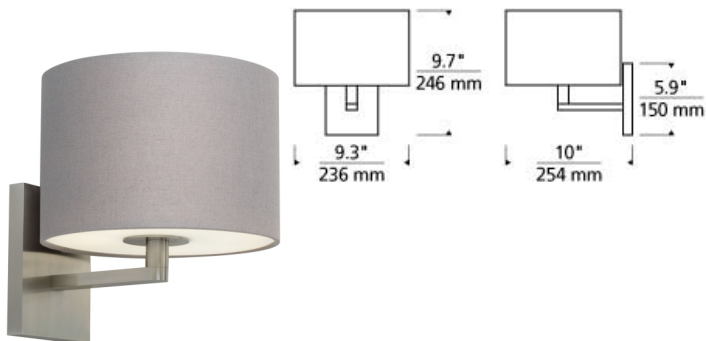

WALL COLLECTION

Chelsea Wall

DESCRIPTION

Simple and sophisticated tailored modern fabric drum sits atop sleek die-cast aluminum base with white glass diffuser. Rated for (1) 75w max, E26 medium based lamp (Not Included). LED version includes (1) 9.5w, 800 delivered lumens, 2700K, medium base LED A19 lamp. Mounts up only.

INSTALLATION

Mounts to a standard 4" square junction box with round plaster ring (provided by electrician).

heather gray

heather gray

white

ORDERING INFORMATION

| 700WSCHL COLOR | FINISH | LAMP |
|----------------|-------------------|---|
| Y HEATHER GRAY | Z ANTIQUE BRONZE | NO LAMP |
| W WHITE | N POLISHED NICKEL | -LED927 A19 LED 90 CRI 2700K 120V |
| | S SATIN NICKEL | -LED927 A19 LED 90 CRI 2700K 120V (T20/T24) |