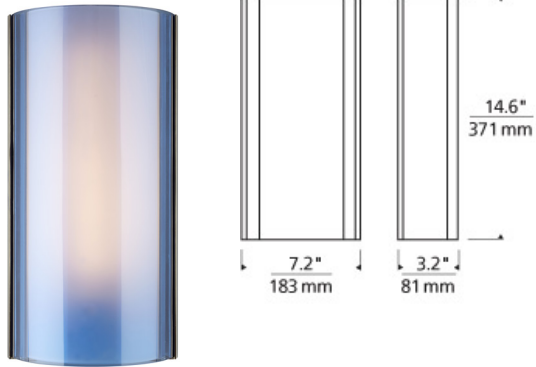

WALL COLLECTION

Jaxon Wall

DESCRIPTION

Slumped transparent glass over inner glass diffuser provides a modern, sophisticated look that is both simple and elegant. Rated for (1) 75w max, E26 medium based lamp (Not Included). LED version includes 16 watt, 1000 lumen, 2700K LED modules. LED version dimmable with a low-voltage electronic dimmer. ADA compliant.

INSTALLATION

Mounts to a standard 4" square junction box with round plaster ring (provided by electrician).

WEIGHT

5-6lb / 2.27-2.72kg ±

steel blue

clear

smoke

steel blue