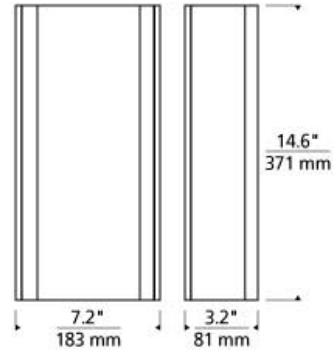

INSTALLATION

Mounts to a standard 4" square junction box with round plaster ring (provided by electrician).

WEIGHT

5-6lb / 2.27-2.72kg ±

ORDERING INFORMATION

700WSJXN COLOR	FINISH	LAMP
C CLEAR	Z ANTIQUE BRONZE	NO LAMP
N HAVANA BROWN	S SATIN NICKEL	-LED LED 80 CRI 2700K 120V
K SMOKE		-LED277 LED 80 CRI 2700K 277V
U STEEL BLUE		

TECH LIGHTING®

7400 Linder Avenue
Skokie, Illinois 60077

T 847.410.4400
F 847.410.4500

Tech Lighting, L.L.C.

700WSJXN _____

FIXTURE TYPE: _____

JOB NAME: _____

NOTES: _____

_____

_____

©2018 Tech Lighting, L.L.C. All Rights Reserved. The "Tech Lighting" graphic is a registered trademark of Tech Lighting, L.L.C. Tech Lighting reserves the right to change specifications for product improvements without notification.