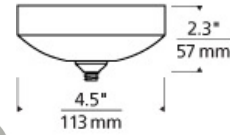

FREE JACK

FreeJack Surface Canopy LED LED T20

DESCRIPTION

Mounts to a standard 4" junction box with round plaster ring (provided by electrician). Vaulted version available for ceilings up to 45°. Electronic transformer inside 2" high, 4.5" diameter housing. One FreeJack port. for ceiling or wall. Driver wattage, LED 60W, Halogen 75W.

INSTALLATION

This product can mount to either a 4" square electrical box with round plaster ring or an octagonal electrical box (not included). Transformer (included) fits in canopy. For ceiling or wall. If wall mounting, head should be no longer than 6".

OTHER

For use with any 12 volt LED FreeJack pendant or head (sold separately)

WEIGHT

1lb / 0.45kg ±

ORDERING INFORMATION

700FJSF	SHAPE OR SIZE	FINISH	VOLTAGE
4	4" ROUND SURFACE INTEGRAL TRANSFORMER	Z ANTIQUE BRONZE	-LED 120V IN/12V OUT LED
4V	4" ROUND SURFACE VAULTED INTEGRAL TRANSFORMER	B BLACK	- 277V IN/12V OUT LED
		C CHROME	LED277
		S SATIN NICKEL	
		W WHITE	

TECH LIGHTING®
7400 Linder Avenue   T 847.410.4400
Skokie, Illinois 60077   F 847.410.4500

Tech Lighting, L.L.C.

700FJSF _____

FIXTURE TYPE: _____

JOB NAME: _____

NOTES: _____

_____

_____