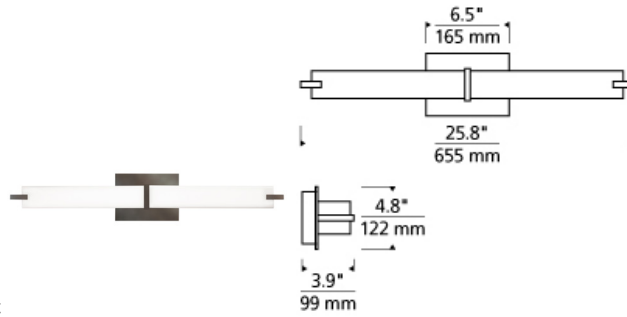

BATH COLLECTION

DESCRIPTION

Rectilinear shaped light bar with multi-layered white glass or white acrylic. Plated pressure formed frame. Provides task and ambient light. Incandescent includes 40 watt, halogen mini-candelabra base lamps. LED includes 25 watt, 1262 delivered lumen, 2700K or 3000K LED module. Incandescent version dimmable with standard incandescent dimmer. LED version dimmable with low-voltage electronic or triac dimmer. ADA compliant. May be mounted vertically or horizontally.

INSTALLATION

This product can mount to either a 4" square electrical box with round plaster ring or an octagonal electrical box. For wall mount use only. 12.5" of clearance is needed on one side of the fixture to remove glass when relamping.