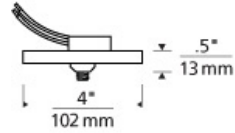

F R E E J A C K

FreeJack 4" Round Flush Canopy LED LED

DESCRIPTION

Mounts to a standard 4" junction box with round plaster ring (provided by electrician). Electronic transformer (included) fits in junction box. One FreeJack port. for ceiling or wall. Driver wattage. LED 60W.

INSTALLATION

This product can mount to either a 4" square electrical box with round plaster ring or an octagonal electrical box (not included). Transformer (included) fits in junction box. For ceiling or wall. If wall mounting, head should be no longer than 6".

OTHER

For use with any 12 volt LED FreeJack pendant or head (sold separately).

WEIGHT

8-8lb / 3.63-3.63kg ±

freejack 4" round
flush canopy led

ORDERING INFORMATION

700FJ4RF SHAPE OR SIZE	FINISH	VOLTAGE
4" ROUND INTEGRAL TRANSFORMER	R AGED BRASS	-LED 120V IN/12V OUT LED
	Z ANTIQUE BRONZE	- 277V IN/12V OUT LED
	B BLACK	LED277
	C CHROME	
	S SATIN NICKEL	
	W WHITE	