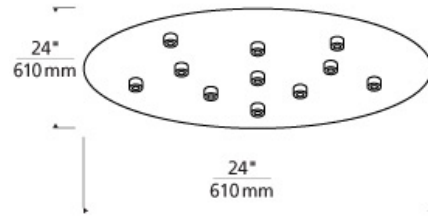

MULTI-PORT CHANDELIERS

FreeJack Round Canopy 11-port

DESCRIPTION

Mounts to a standard 4" junction box with round plaster ring (provided by electrician). 24" Diameter Drywall anchors included for additional support. Includes electronic transformers and 11 low-voltage FreeJack ports.

INSTALLATION

This product can mount to either a 4" square electrical box with round plaster ring or an octagonal electrical box (not included). For ceiling only. Transformers (included) fit in canopy.

WEIGHT

29lb / 13.15kg ±