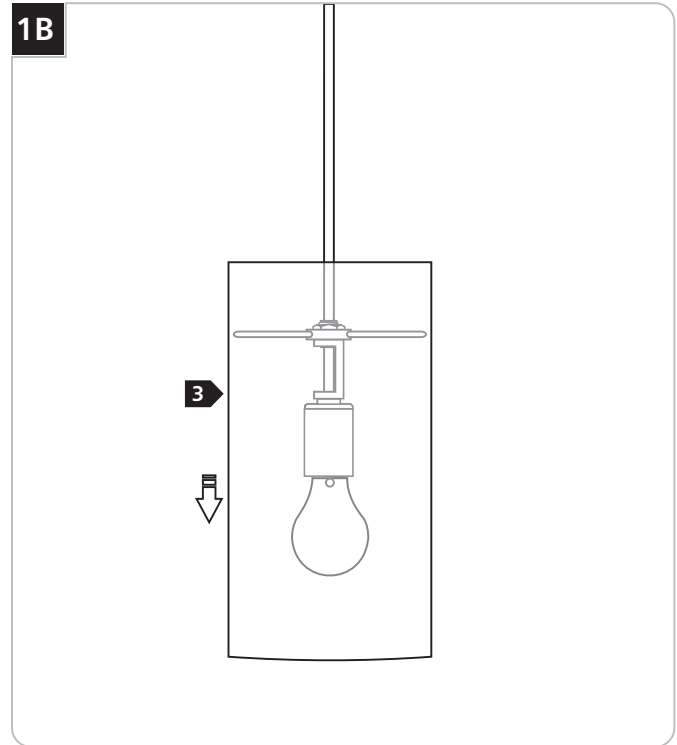

Playa Pendant

700TDPLA_

1.1

2 thousand
degrees™

PENDANTS

GENERAL PRODUCT INFORMATION:

This product is suitable for damp locations.

This product can be dimmed with a LED or TRIAC dimmer. Consult lamp manufacturer for additional information.

Installing the Lamp

CAUTION: To reduce the risk of a burn or electric shock during relamping, disconnect the power to the fixture.

Refer to fixture marking for lamp information.

- 1** Lift the glass shade up to expose the socket.
- 2** Screw the lamp completely into the socket.