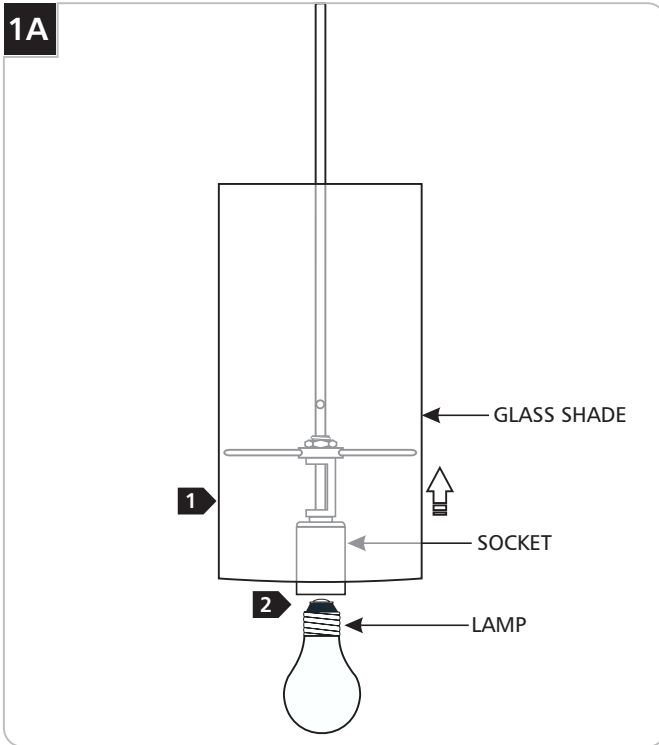

Playa Pendant

700TDPLA_

1.1

2 thousand
degrees™

PENDANTS

GENERAL PRODUCT INFORMATION:

This product is suitable for damp locations.

This product can be dimmed with a LED or TRIAC dimmer. Consult lamp manufacturer for additional information.

Installing the Lamp

CAUTION: To reduce the risk of a burn or electric shock during relamping, disconnect the power to the fixture.

Refer to fixture marking for lamp information.

- 1** Lift the glass shade up to expose the socket.
- 2** Screw the lamp completely into the socket.