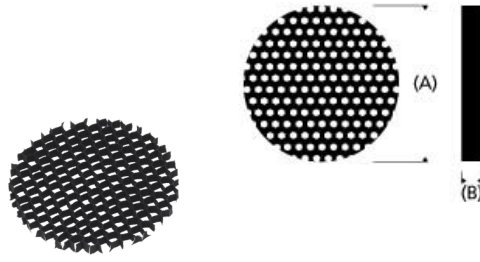

ACCESSORIES & OPTICAL CONTROLS

Eggcrate Louver T20

DESCRIPTION

Hexcell louver cuts glare from lamp. Requires a lens holder or an accessory that accepts lenses or louvers (sold separately).

OTHER

Low-voltage MR11 lamp up to 35 watts. Low-voltage MR16 lamp up to 75 watts. Low-voltage AR111 lamp up to 75 watts.

WEIGHT

0.011lb / 0kg ±

ORDERING INFORMATION

700 SHAPE OR SIZE

- A03-36 AR111
- A03-BK MR11
- A02-BK MR16/PAR16
- A03-20 PAR20
- A03-30 PAR30
- A03-38 PAR38

700 _____
FIXTURE TYPE: _____
JOB NAME: _____
NOTES: _____