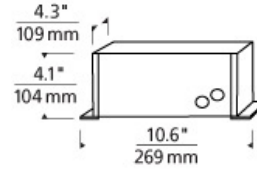

INSTALLATION

This transformer must be installed in a remote but accessible location (such as above the ceiling or in a closet). To simplify installation the transformer should be located no more than 20 feet from the run or power feed. The electrician will need to supply the proper gauge conductor from the transformer to the power feed location based on distance (see Low-Voltage Wire Size Table, below).

LOW-VOLTAGE WIRE SIZE TABLE

Use to determine the correct THHN wire size for a recommended 3 percent drop in voltage at the specified wattage. The length shown is the length of wire from the transformer to the power feed.

12 Volt	5 ft.	6-15 ft.	16-20 ft.	21-40 ft.	41-60 ft.	61-90 ft.
150 Watt	#12 GA	#8 GA	#6 GA	#4 GA	#2 GA	#1 GA

WEIGHT

8.41lb / 3.81kg ±

remote transformer-150w mag 12v

ORDERING INFORMATION

700AT150 VOLTAGE

- T 120V IN/12V OUT
- T277 277V IN/12V OUT