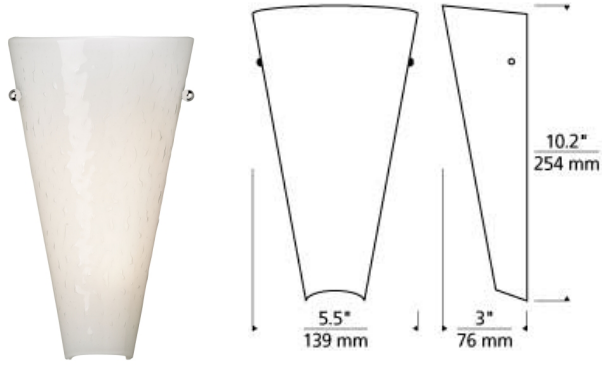

WALL COLLECTION

Mini Larkspur Wall

DESCRIPTION

Cone-shaped, slumped glass shade, rich with color and pattern. Provides ambient up-light. Rated for (1) 40w max, G9 based lamp (Not Included). LED version includes 8 watt, 755 lumens, 2700K LED module. LED version dimmable with low-voltage electronic dimmer. ADA compliant.

INSTALLATION

This product can mount to either a 4" square electrical box with round plaster ring or an octagonal electrical box (not included).

WEIGHT

1.6lb / 0.73kg ±

beach amber

beach amber
antique bronze