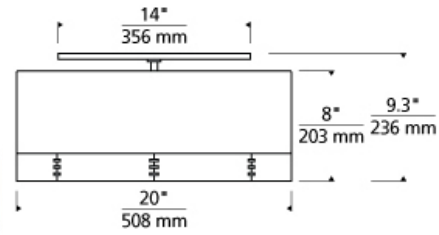

### DESCRIPTION

This modern drum shade is elevated to a richer, warmer dimension with a sophisticated combination of fabric and wood. The bands of wood trim are spline joined around the circumference of the shade, a delicate feat of quality craftsmanship. Rated for (4) 60w max, E26 medium based lamps. LED version includes (4) 9.5w, 800 delivered lumens, 2700K, medium base LED A19 lamps. LED dimmable with LED compatible dimmer.

### WEIGHT

5-6lb / 2.27-2.72kg ±

white

heather gray

white