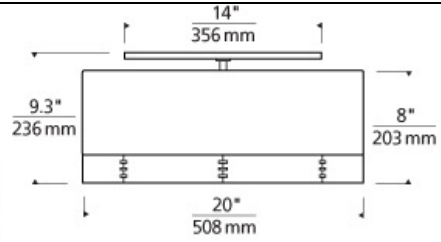

### INSTALLATION

This product can mount to either a 4" square electrical box with round plaster ring or an octagonal electrical box (not included).

white

heather gray

white