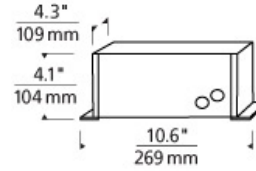

K A B L E L I T E

Remote Transformer-300W Mag 24v

DESCRIPTION

This remote magnetic transformer converts standard 120 or 277 volt line-voltage to 24 volts, providing the necessary voltage for powering a MonoRail, Kable Lite, Wall MonoRail or FreeJack low-voltage lighting system. This remote magnetic transformer can be used to power lamps totaling up to 300 watts. This transformer is equipped with fast-acting secondary circuit breaker that will safely turn off the system should a short occur. Once the short has been removed the breaker can be reset.

INSTALLATION

This transformer must be installed in a remote but accessible location (such as above the ceiling or in a closet). To simplify installation the transformer should be located no more than 20 feet from the run or power feed. The electrician will need to supply the proper gauge conductor from the transformer to the power feed location based on distance (see Low-Voltage Wire Size Table, below).

OTHER

Input Wiring: Can be ordered to hard wire to a junction box or to plug in with 16' power cord with plug. This transformer provides a single 300 watt output and must be used with a single-feed canopy or other power feed option (sold separately). 24 volt output transformers require the use of 24 volt lamps.

LOW-VOLTAGE WIRE SIZE TABLE						
Use to determine the correct THHN wire size for a recommended 3 percent drop in voltage at the specified wattage. The length shown is the length of wire from the transformer to the power feed.						
24 Volt	5 ft.	6-15 ft.	16-20 ft.	21-40 ft.	41-60 ft.	61-90 ft.
300 Watt	#14 GA	#12 GA	#10 GA	#6 GA	#6 GA	#4 GA

WEIGHT

9.02lb / 4.09kg ±

remote
transformer-300w
mag 24v

ORDERING INFORMATION

700AT3024 VOLTAGE

T 120V IN/24V OUT
T277 277V IN/24V OUT

TECH LIGHTING®

7400 Linder Avenue T 847.410.4400
Skokie, Illinois 60077 F 847.410.4500

Tech Lighting, L.L.C.

700AT3024 _____

FIXTURE TYPE: _____

JOB NAME: _____

NOTES: _____

_____

_____

©2015 Tech Lighting, L.L.C. All Rights Reserved. The "Tech Lighting" graphic is a registered trademark of Tech Lighting, L.L.C. Tech Lighting reserves the right to change specifications for product improvements without notification.