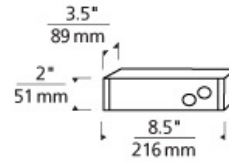

INSTALLATION

This transformer must be installed in a remote but accessible location (such as above the ceiling or in a closet). To simplify installation the transformer should be located no more than 20' from the run or power feed. The electrician will need to supply the proper gauge conductor from the transformer to the power feed location based on distance (see Low-Voltage Wire Size Table, below).

LOW-VOLTAGE WIRE SIZE TABLE						
Use to determine the correct THHN wire size for a recommended 3 percent drop in voltage at the specified wattage. The length shown is the length of wire from the transformer to the power feed.						
12 Volt	5 ft.	6-15 ft.	16-20 ft.	21-40 ft.	41-60 ft.	61-90 ft.
300 Watt	#10 GA	#6 GA	#4 GA	#1 GA	1/0	3/0