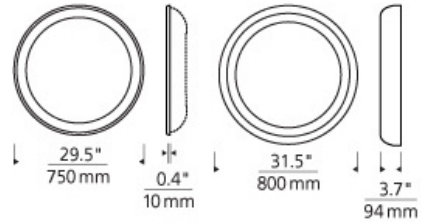

BATH COLLECTION

Tigris Mirror Round

DESCRIPTION

Round mirror surrounded by a cove of diffused white light. Available in two styles: recessed and surface. Plated pressure formed frame. Provides shadow-free task and ambient light. For wall mount use only, may be mounted vertically or horizontally. Halogen includes transformer and nine 120 volt, 40 watt G9 halogen lamps; compact fluorescent includes six 9 watt 2G7 base twin tube lamps and electronic ballast. LED version includes nine 4.44 watt, 862 delivered lumens, 3000K LED modules. Recessed version requires modifications to existing wall construction. ADA compliant.

INSTALLATION

Recessed version requires modifications to existing wall construction. For wall mount use only, may be mounted vertically or horizontally.

WEIGHT

35lb / 15.88kg ±

tigris mirror round

ORDERING INFORMATION

700BCTIGR	SHAPE OR SIZE	FINISH	LAMP
R30	RECESSED	C CHROME	INCANDESCENT 120V
S32	SURFACE	S SATIN NICKEL	-CF COMPACT FLUORESCENT 120V
			-CF277 COMPACT FLUORESCENT 277V
			-LED930 LED 90 CRI 3000K 120V
			-LED930-277 LED 90 CRI 3000K 277V