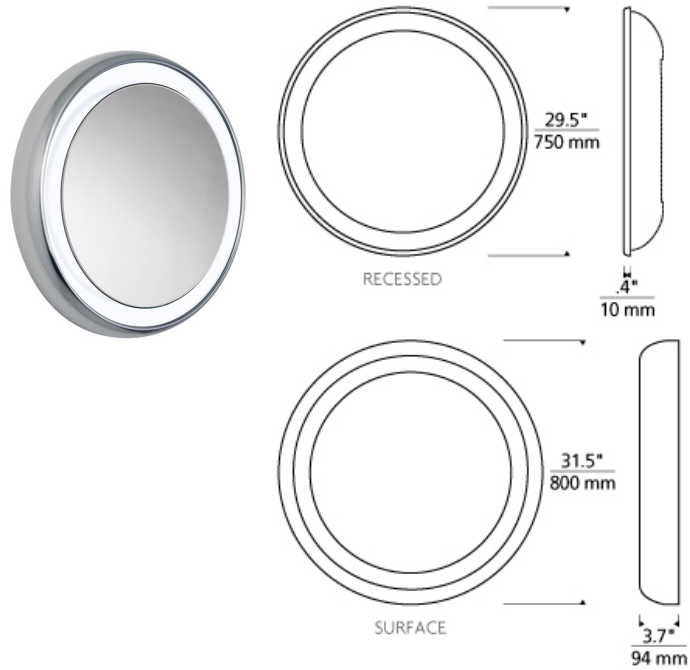

BATH COLLECTION

Tigris Mirror Round

DESCRIPTION

Round mirror surrounded by a cove of diffused white light. Available in two styles: recessed and surface. Plated pressure formed frame. Provides shadow-free task and ambient light. For wall mount use only, may be mounted vertically or horizontally. Halogen includes transformer and nine 120 volt, 40 watt G9 halogen lamps; compact fluorescent includes six 9 watt 2G7 base twin tube lamps and electronic ballast. LED version includes nine 4.44 watt, 862 delivered lumens, 3000K LED modules. Recessed version requires modifications to existing wall construction. ADA compliant.

INSTALLATION

Recessed version requires modifications to existing wall construction. For wall mount use only, may be mounted vertically or horizontally.

WEIGHT

35lb / 15.88kg ±

tigris mirror round

ORDERING INFORMATION

700BCTIGR	SHAPE OR SIZE	FINISH	LAMP
R30	RECESSED	C CHROME	HALOGEN (T20)
S32	SURFACE	S SATIN NICKEL	-CF COMPACT FLUORESCENT 120V
			-CF277 COMPACT FLUORESCENT 277V
			-LED930 LED 90 CRI 3000K 120V
			-LED930-277 LED 90 CRI 3000K 277V

Compact fluorescent option available only with surface style.

700BCTIGR _____

FIXTURE TYPE: _____

JOB NAME: _____

NOTES: _____