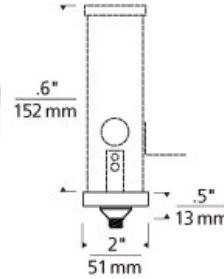

F R E E J A C K

FreeJack 2" Square Flush Canopy

DESCRIPTION

Mounts to a special 2" square, 6" deep junction box (included). Electronic transformer (included) fits in junction box. One FreeJack port; for ceiling only.

INSTALLATION

Mounts to a 2" square, 6" deep junction box (included). Transformer (included) fits in junction box. For ceiling only.

OTHER

For use with any 12 or 24 volt halogen FreeJack pendant or head (sold separately).

WEIGHT

1.4lb / 0.64kg ±

freejack 2" square
flush canopy

ORDERING INFORMATION

| 700FJ2SQ67 SHAPE OR SIZE | FINISH | VOLTAGE |
|--------------------------------|-------------------------|----------------------------|
| 2" SQUARE INTEGRAL TRANSFORMER | Z ANTIQUE BRONZE | 120V IN/12V OUT |
| | B BLACK | 024 120V IN/24V OUT |
| | C CHROME | 277 277V IN/12V OUT |
| | S SATIN NICKEL | |
| | W WHITE | |