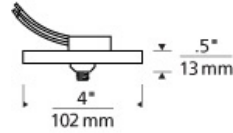

F R E E J A C K

FreeJack 4" Round Flush Canopy

DESCRIPTION

Mounts to a standard 4" junction box with round plaster ring (provided by electrician). Electronic transformer (included) fits in junction box. One FreeJack port; for ceiling or wall.

INSTALLATION

This product can mount to either a 4" square electrical box with round plaster ring or an octagonal electrical box (not included). Transformer (included) fits in junction box. For ceiling or wall. If wall mounting, head should be no longer than 6".