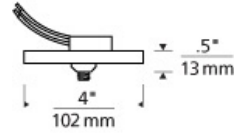

F R E E J A C K

FreeJack 4" Round Flush Canopy

DESCRIPTION

Mounts to a standard 4" junction box with round plaster ring (provided by electrician). Electronic transformer (included) fits in junction box. One FreeJack port; for ceiling or wall.

INSTALLATION

This product can mount to either a 4" square electrical box with round plaster ring or an octagonal electrical box (not included). Transformer (included) fits in junction box. For ceiling or wall. If wall mounting, head should be no longer than 6".

OTHER

For use with any 12 or 24 volt halogen FreeJack pendant or head (sold separately).

WEIGHT

0.8lb / 0.36kg ±

freejack 4" round
flush canopy

ORDERING INFORMATION

700FJ4RF SHAPE OR SIZE	FINISH	VOLTAGE
4" ROUND INTEGRAL TRANSFORMER	Z ANTIQUE BRONZE	120V IN/12V OUT
	B BLACK	024 120V IN/24V OUT
	C CHROME	277 277V IN/12V OUT
	S SATIN NICKEL	
	W WHITE	