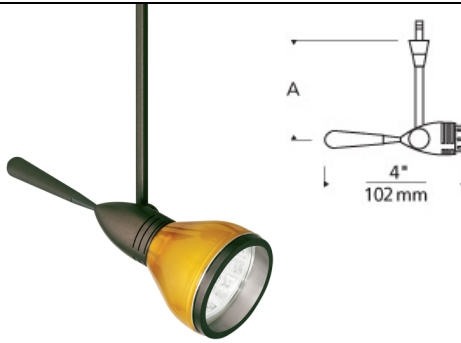

# LOW-VOLTAGE HEADS

## Aero Head

### DESCRIPTION

Dozens of design possibilities. Accessories in myriad styles and colors allow you to create the ideal custom element (accessory required; sold separately). Aero's head rotates 360°, pivots 260° to direct the beam. Removable glass handle. Low-voltage, MR16 lamp of up to 50 watts (not included). See accessory for maximum wattage usage. Works with SORAA.

### WEIGHT

0.55-1lb / 0.25-0.45kg ±

with round glass shield accessory

with bell accessory

with lil egypt accessory

with firebird glass shield accessory

with prism shield accessory

with onyx cone accessory