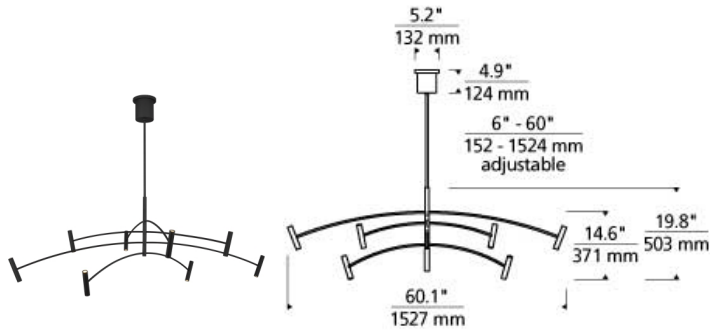

Aerial 60 Chandelier LED

DESCRIPTION

This Aerial chandelier by Tech Lighting features arched rods mounted on different planes to support a ring of slim cylindrical heads. The heads create up and down illumination while concealing the integrated LED light sources. The unique profile is highlighted with two finish options, brass and matte black and hangs a maximum 60" with the included adjustable stems. A great piece to coordinate with the larger scaled Aerial chandeliers in your open living space, dining area and foyer. Lamping options are compatible with most dimmers. Refer to the Dimming Chart for more information. Includes 120 volt 40.6 watts, 2625 total delivered lumens, 3000K LED modules. Dimmable with most LED compatible ELV and TRIAC dimmers. Ships with (4) 12" and (2) 6" rigid stems in coordinating finish. Can be installed on a sloped ceiling up to 45°.

WEIGHT

10-10lb / 4.54-4.54kg ±

brass

matte black

ORDERING INFORMATION

700ARL	SHAPE OR SIZE	LENGTH (A)	FINISH	LAMP
		60 60"	BRBRASS B MATTE BLACK	-LED930 INTEGRATED LED 90 CRI 3000K 120V (T20/T24)

700 ARL _____