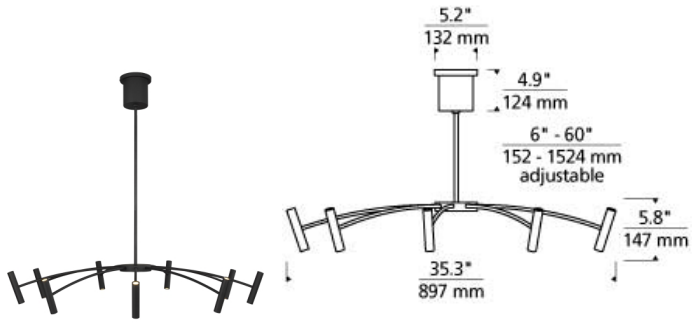

Aerial 40 Chandelier LED

DESCRIPTION

This Aerial chandelier by Tech Lighting features symmetrically spaced arched rods supporting a ring of slim cylindrical heads. The cylinders produce up and down illumination while concealing the integrated LED light sources. Offered in two large diameters, 40" and 55", the Aerial chandelier is highlighted in two contemporary finish options brass and matte black and hangs a maximum 60" with the included adjustable stems. A great piece to coordinate with the smaller scale Aerial chandelier in your open living space, dining area and foyer. Lamping options are compatible with most dimmers. Refer to the Dimming Chart for more information. Includes 120 volt 42.7 watts, 2953 total delivered lumens, 3000K LED modules. Dimmable with most LED compatible ELV and TRIAC dimmers. Ships with (4) 12" and (2) 6" rigid stems in coordinating finish. Can be installed on a sloped ceiling up to 45°.

Aerial 55 Chandelier LED

DESCRIPTION

This Aerial chandelier by Tech Lighting features symmetrically spaced arched rods supporting a ring of slim cylindrical heads. The cylinders produce up and down illumination while concealing the integrated LED light sources. Offered in two large diameters, 40" and 55", the Aerial chandelier is highlighted in two contemporary finish options brass and matte black and hangs a maximum 60" with the included adjustable stems. A great piece to coordinate with the smaller scale Aerial chandelier in your open living space, dining area and foyer. Lamping options are compatible with most dimmers. Refer to the Dimming Chart for more information. Includes 120 volt 42.7 watts, 2953 total delivered lumens, 3000K LED modules. Dimmable with most LED compatible ELV and TRIAC dimmers. Ships with (4) 12" and (2) 6" rigid stems in coordinating finish. Can be installed on a sloped ceiling up to 45°.