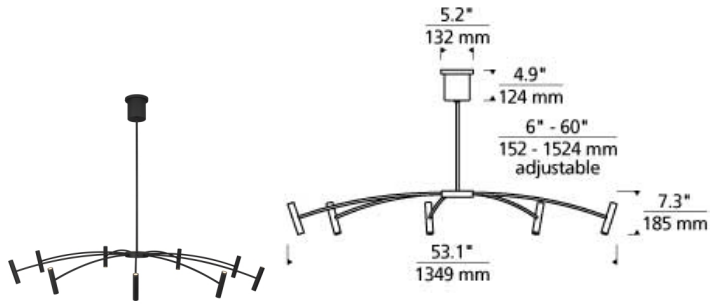

Aerial 40 Chandelier LED

DESCRIPTION

This Aerial chandelier by Tech Lighting features symmetrically spaced arched rods supporting a ring of slim cylindrical heads. The cylinders produce up and down illumination while concealing the integrated LED light sources. Offered in two large diameters, 40" and 55", the Aerial chandelier is highlighted in two contemporary finish options brass and matte black and hangs a maximum 60" with the included adjustable stems. A great piece to coordinate with the smaller scale Aerial chandelier in your open living space, dining area and foyer. Lamping options are compatible with most dimmers. Refer to the Dimming Chart for more information. Includes 120 volt 42.7 watts, 2953 total delivered lumens, 3000K LED modules. Dimmable with most LED compatible ELV and TRIAC dimmers. Ships with (4) 12" and (2) 6" rigid stems in coordinating finish. Can be installed on a sloped ceiling up to 45°.

Aerial 55 Chandelier LED

DESCRIPTION

This Aerial chandelier by Tech Lighting features symmetrically spaced arched rods supporting a ring of slim cylindrical heads. The cylinders produce up and down illumination while concealing the integrated LED light sources. Offered in two large diameters, 40" and 55", the Aerial chandelier is highlighted in two contemporary finish options brass and matte black and hangs a maximum 60" with the included adjustable stems. A great piece to coordinate with the smaller scale Aerial chandelier in your open living space, dining area and foyer. Lamping options are compatible with most dimmers. Refer to the Dimming Chart for more information. Includes 120 volt 42.7 watts, 2953 total delivered lumens, 3000K LED modules. Dimmable with most LED compatible ELV and TRIAC dimmers. Ships with (4) 12" and (2) 6" rigid stems in coordinating finish. Can be installed on a sloped ceiling up to 45°.