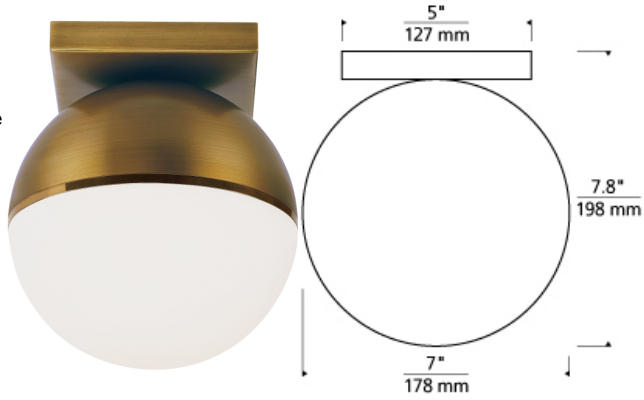

WALL COLLECTION

Akova Ceiling LED T20

DESCRIPTION

Inspired by mid-century design, the Akova ceiling light from Tech Lighting elevates the simple sphere into an elegant contemporary statement. Distinctly divided into three unified regions, each fixture features a metal housing available in three on-trend finishes that is briefly separated from an incredibly smooth acrylic diffuser by a complementary decorative metal band. This contemporary ceiling light has real presence in the spaces it illuminates, especially when used in combination with coordinating Akova wall sconce lights or Akova pendant lights within a contemporary kitchen, dining room or hallway. Includes 14 watt, 640 delivered lumen, 2700K LED module.

INSTALLATION

This product can mount to either a 4" square electrical box with round plaster ring or an octagonal electrical box (not included).

WEIGHT

2-2.5lb / 0.91-1.13kg ±

aged brass /
bright brass

matte black /
bright brass

matte white /
chrome

ORDERING INFORMATION

700FMAKV COLOR

LAMP

RR AGED BRASS/BRIGHT BRASS

BR MATTE BLACK/AGED BRASS

WC MATTE WHITE/CHROME

-LED927 LED 90 CRI 2700K 120V