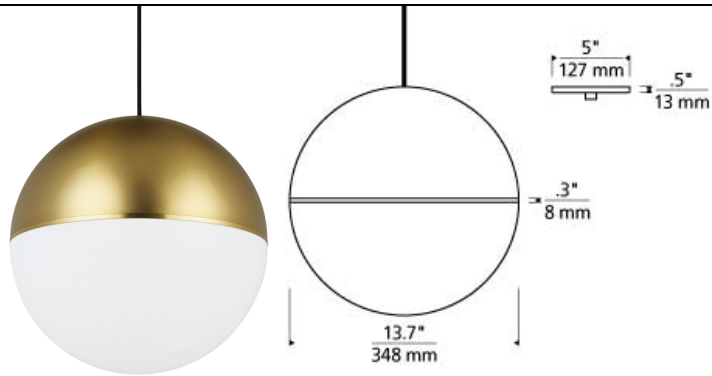

Akova Grande Pendant

LED T20

DESCRIPTION

Transforming a sphere into mid-century art, the Akova Grande Pendant by Tech Lighting bands together contemporary finishes with a smooth acrylic diffuser to project a beautiful glow. Offered in two large scale sizes, 13" and 18" diameter the Akova Grande Pendant is an elegant contemporary design. Both sizes feature an upper metal housing in two finishes, aged brass and matte black, separated accented with a brass metal band. Also available as a smaller scale pendant, wall sconce and ceiling mount to complete the look. Lamping options are compatible with most dimmers. Refer to Dimming Chart for more information. (No Lamp) Rated for (1) 60 watt max. E26 medium base lamp (Not Included). LED 120 volt 17 watt, 1050 delivered lumens, 2700K, medium base LED A21 lamp. Dimmable with most LED compatible ELV and TRIAC dimmers. Fixture provided with 12 feet of field-cuttable black cloth cord.

INSTALLATION

This product can mount to either a 4" square electrical box with round plaster ring or an octagon electrical box.

WEIGHT

6.5-6.5lb / 2.95-2.95kg ±

aged brass/bright brass
matte black/aged brass