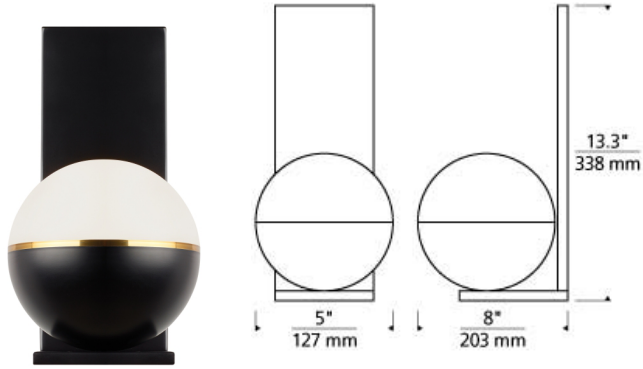

WALL COLLECTION

Akova Wall LED T20

DESCRIPTION

Inspired by mid-century design, the Akova LED wall sconce light from Tech Lighting elevates the simple sphere into an elegant contemporary statement. Distinctly divided into three unified regions, each fixture features a metal housing available in three on-trend finishes that is briefly separated from an incredibly smooth acrylic diffuser by a complementary decorative metal band. At 7" in diameter, this wall sconce light has a distinct presence in the spaces it illuminates and can be used in combination with coordinating Akova ceiling light or Akova pendant lights as accent lighting within a contemporary kitchen or dining room. Includes 14 watt, 556 delivered lumen, 2700K or 3000K LED module. Dimmable with low-voltage electronic or triac dimmer.

INSTALLATION

This product can mount to either a 4" square electrical box with round plaster ring or an octagonal electrical box (not included).

WEIGHT

6-6.5lb / 2.72-2.95kg ±

aged brass /
bright brass

matte black /
aged brass