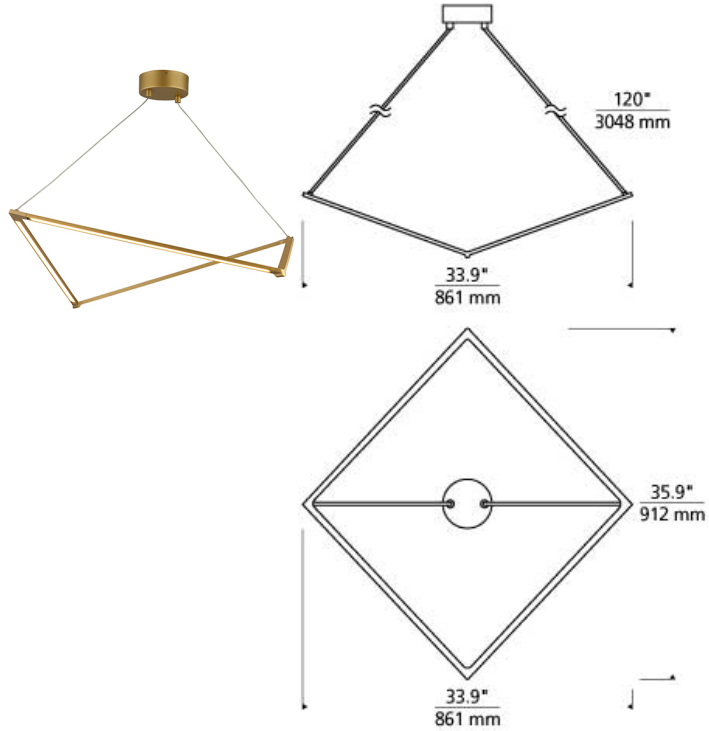

Balto Linear

LED

DESCRIPTION

The Balto linear suspension by Tech Lighting exudes light from all angles through its interweaving lines. Sleek lines are suspended by distinctive cables forming a triangular shape producing a contemporary geometric silhouette. The fully dimmable integrated LED emits a high lumen output at 3000K while an acrylic lenses diffuser provides softly diffused light onto surfaces below for a glare-free lighting experience. The Balto linear suspension is available in two on-trend finish options, Satin Gold and Gun Metal, both colors further enhance its contemporary style. Scaling at 33.9" in length and 35.86" in width the Balto is ideal for dining room lighting, foyer lighting and conference room lighting. Includes 10' of field-cuttable cable. LED includes (1) 45w watt 2456 delivered lumens 90 CRI 3000K LED module. Dimmable with a low-voltage electronic dimmer. 120v or 277v.

WEIGHT

2-2.5lb / 0.91-1.13kg ±

satin gold

gunmetal

ORDERING INFORMATION

700 SYSTEM BLT

FINISH

LAMP